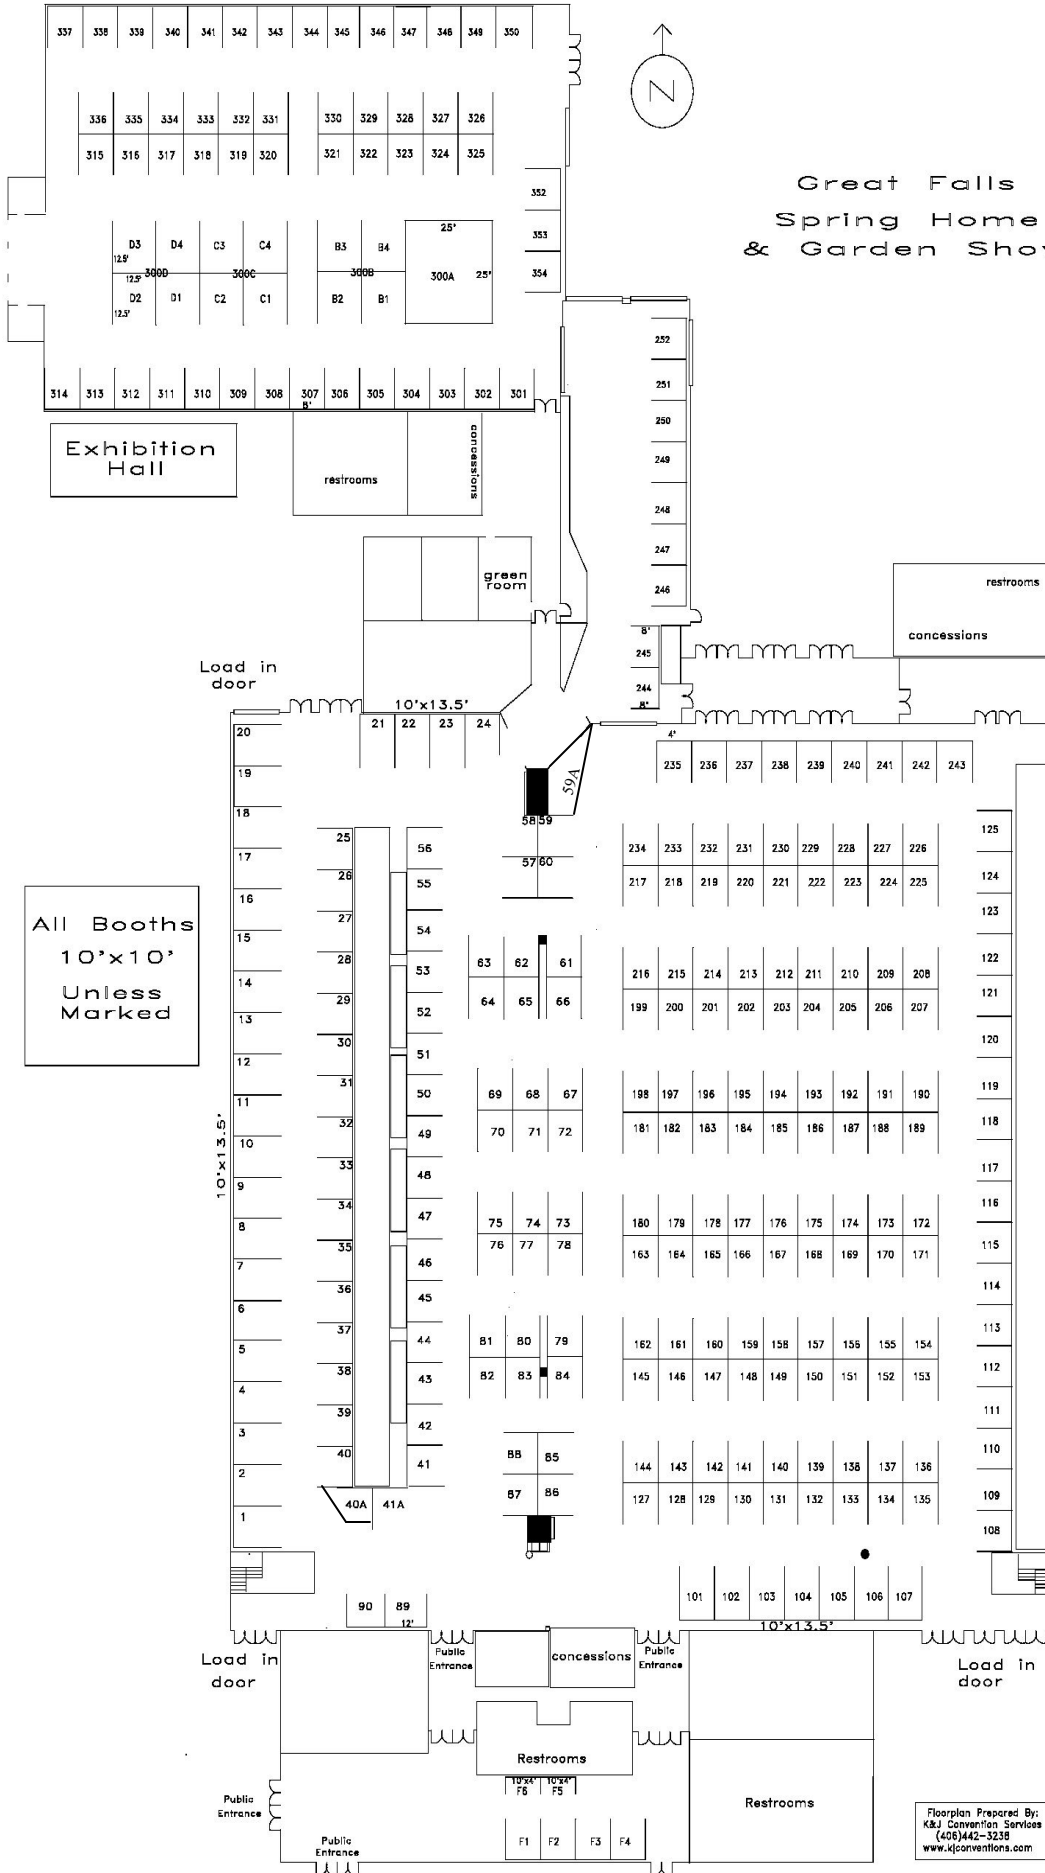

Great Falls Spring Home & Garden Show

Exhibition Hall

restrooms

concessions

green room

restrooms

concessions

All Booths
10'x10'
Unless
Marked